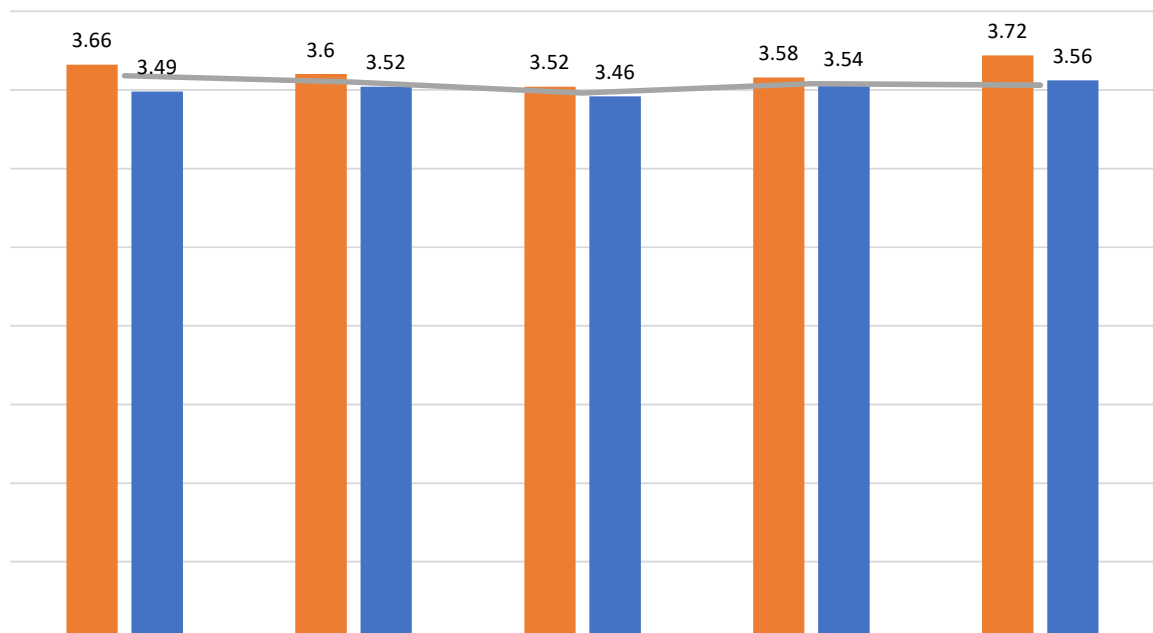

Fenimore & Fisher College of Business
 Student Opinion Survey Trend
 Fall 2021 - Fall 2023

	Fall 2021	Spring 2022	Fall 2022	Spring 2023	Fall 2023
UG Dept	3.49	3.52	3.46	3.54	3.56
GR Dept	3.66	3.6	3.52	3.58	3.72
College	3.53	3.54	3.48	3.55	3.59